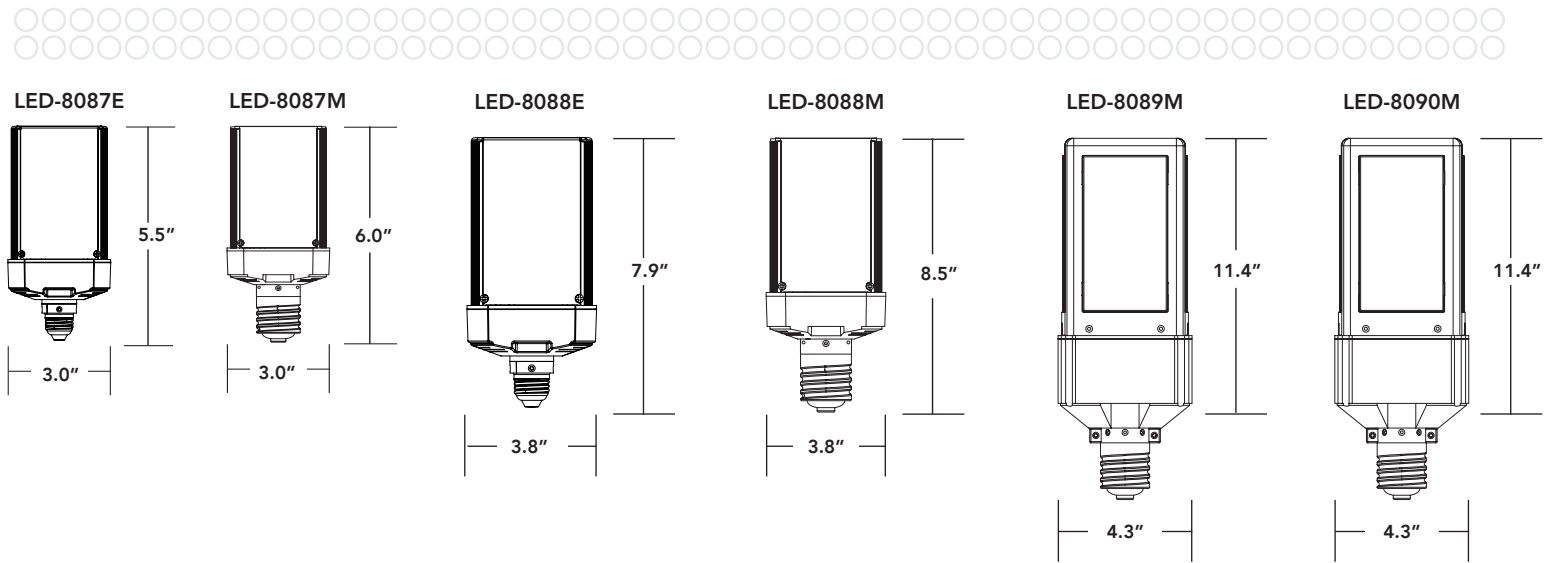

includes support feet to prevent socket sag*

*LED-8089 and 8090 only

LED-8090M offers choice of optics

PART #	UPC	REPLACES	WATTAGE	LUMENS	CCT (K)*	BASE	OPTICS	DLC PRODUCT CODE
LED-8087E50-G4	844006084288	up to 100W HID	30W	4255	5000K	E26	TYPE V	N/A
LED-8087M50-G4	844006084332	up to 100W HID	30W	4255	5000K	EX39	TYPE V	N/A
LED-8088E50-G4	844006083427	up to 175W HID	50W	7250	5000K	E26	TYPE V	N/A
LED-8088M50-G4	844006083472	up to 175W HID	50W	7250	5000K	EX39	TYPE V	PL1EIQY3
LED-8089M50-G4	844006083526	up to 250W HID	80W	11655	5000K	EX39	TYPE V	PMK0Q4Q6
LED-8090M50-G4	844006083571	up to 400W HID	110W	14570	5000K	EX39	TYPE V	PDL12RJC
LED-8090M50-G4-T3	844006083915	up to 400W HID	110W	12840	5000K	EX39	TYPE III	PZF9RH41
LED-8090M50-G4-T4	844006083922	up to 400W HID	110W	12780	5000K	EX39	TYPE IV	PDO0ZLSD

* See page 2 for additional color temperatures.

* LED-8087 available June 2019

** See page 2 for 347 volt options for Canada.

Light Efficient Design

RemPhos

FOR PRODUCT INFO ("LED" MODEL #) CONTACT.....Light Efficient Design • 188 S. Northwest Highway • Cary, IL 60013 • 847.380.3540 • led-llc.com
 FOR PRODUCT INFO ("RP" MODEL #) CONTACT.....RemPhos by Light Efficient Design • 30 Log Bridge Road, Building 200 • Middleton, MA 01949 • 877.997.3674 • remphos.com

02.25.19 Information is subject to change without notice.

SHOE BOX & WALL PACK RETROFITS G4 HORIZONTAL MOUNTING

LED-8088 RECOMMENDED MINIMUM FIXTURE SIZE
5.4\"w x 11.9\"h / 347 cu. in. volume

LED-8089/LED-8090 RECOMMENDED MINIMUM FIXTURE SIZE
6\"w x 12\"h / 432 cu. in. volume